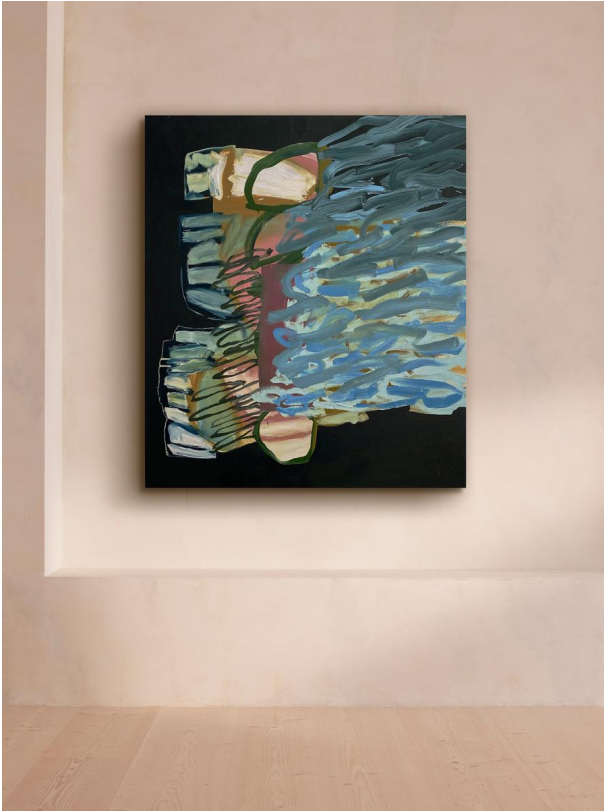

## 'grip' By Henry Ward

\$7,800 Regular

\$6,630 Membership

### Product details

An original abstract painting colourfully created using oil on canvas.