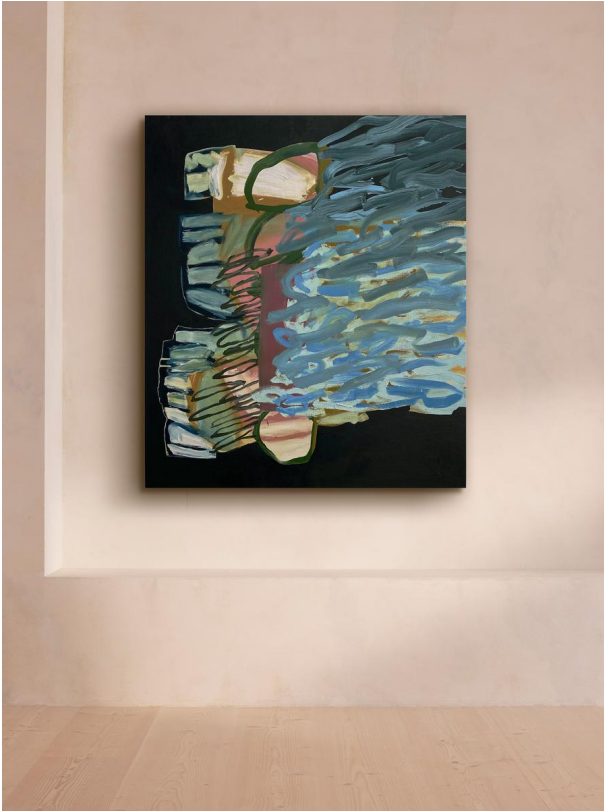

SOHO HOME

'grip' By Henry Ward

\$7,800 Regular

\$6,630 Membership

Product details

An original abstract painting colourfully created using oil on canvas.

About the artist

Although he also makes small sculptures and drawings, London-based Henry Ward works primarily as a painter. He creates all of his artworks either at his kitchen table, in his shed or at the studio as a way of opening up a constant dialogue between the way we work, and where.

Dimensions

Product dimensions: H115 x W100 x D4cm / H45 x W39 x D2"

Product weight: 6kg / 13.2lbs

Details

Frame included: No