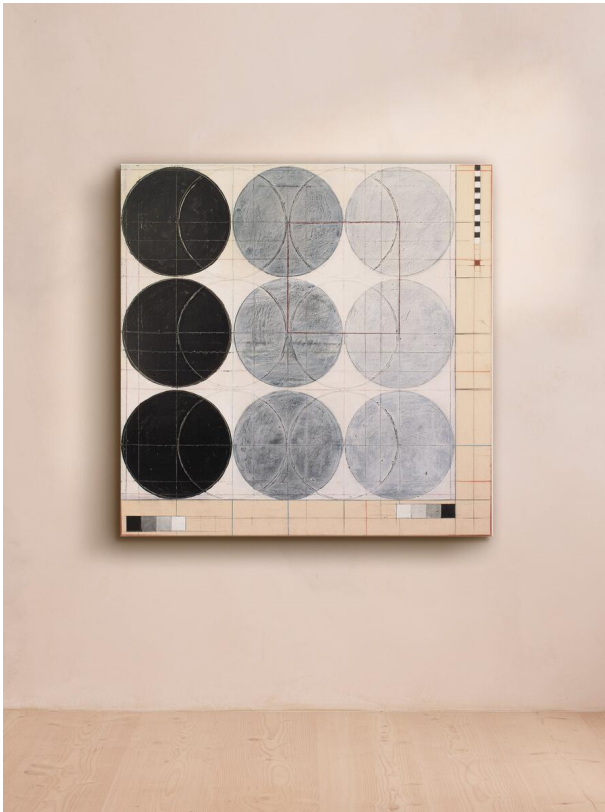

## 'gestalt I' By Sabrina Brouwers

£2,500

Regular

£2,125

Membership

### Product details

A monochrome palette strips away the conversation between colour and shape to focus on composition and technique.

#### About the artist

Born in Germany and based in London, Sabrina Brouwers creates artworks inspired by Sol LeWitt, a pioneering figure in the Conceptual Art movement. She challenges manmade principles by combining grid-like forms with fluid, circular shapes.

### Dimensions

Product dimensions: H100 x W100 x D5cm / H39 x W39 x D2"

Product weight: 5kg / 11lbs