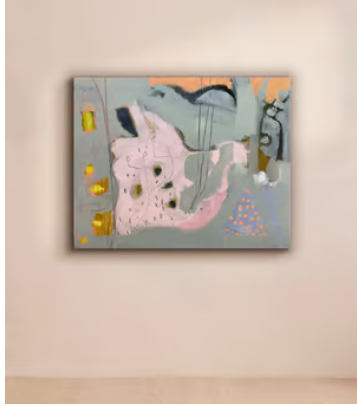

## 'Evening Light along the Salt Marsh' by Laura Cramer

**\$3,125** Regular price

**\$2,656** Member price

Layers of paint are applied, scratched back and reapplied to explore the shapes and organic patterns found by the artist on her evening walk along the salt marshes.