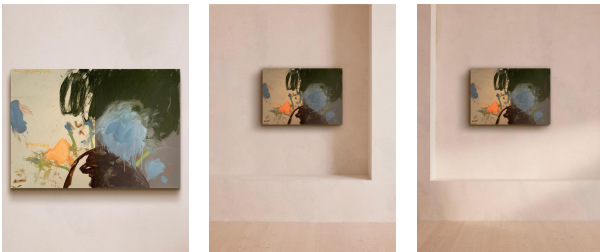

Dimensions

Product dimensions: H42 x W59cm / H17 x W23"

Details

Frame included: No