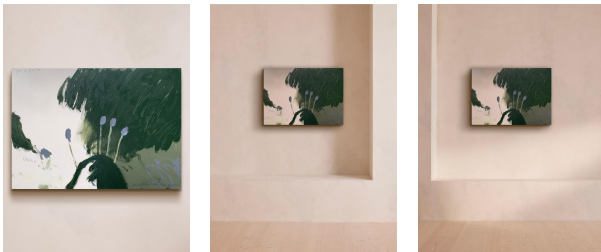

SOHO HOME

'il Ritorno Di Tobia In Vita's Garden 28' By Philip Maltman

£2,400

Regular

£2,040

Membership

Product details

An original landscape work inspired by the garden of author, poet and gardener Victoria 'Vita' Mary Sackville-West.

This original landscape is part of a series of works inspired by the artist's visit to the Sissinghurst Castle Garden in Kent, where he "began to think about beautiful plants in shadowy corners". Created using oil on canvas, it imagines "little explosions" of colour and shape.

About the artist

Philip Maltman is an abstract artist shortlisted for the John Moores painting prize. Born in Ayrshire, a historic country on the coast of Scotland, he is known for exploring the littoral zone through his work - the area of shoreline where the sea meets the land.