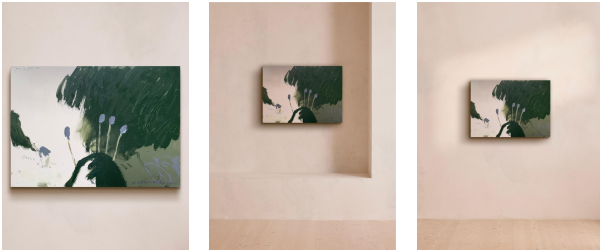

SOHO HOME

'il Ritorno Di Tobia In Vita's Garden 28' By Philip Maltman

\$3,120 Regular

\$2,652 Membership

Product details

An original landscape work inspired by the garden of author, poet and gardener Victoria 'Vita' Mary Sackville-West.

This original landscape is part of a series of works inspired by the artist's visit to the Sissinghurst Castle Garden in Kent, where he "began to think about beautiful plants in shadowy corners". Created using oil on canvas, it imagines "little explosions" of colour and shape.

About the artist

Philip Maltman is an abstract artist shortlisted for the John Moores painting prize. Born in Ayrshire, a historic country on the coast of Scotland, he is known for exploring the littoral zone through his work - the area of shoreline where the sea meets the land.