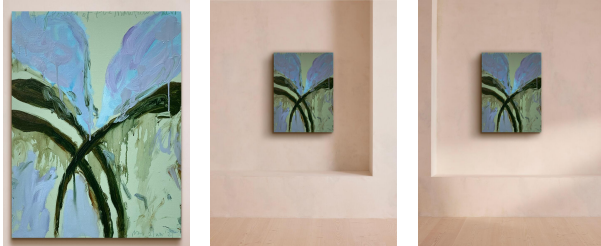

SOHO HOME

'a Flower Of The Mountain Xlvi' By Philip Maltman

£2,140 Regular

£1,819 Membership

Product details

Painting from the work of James Joyce has been significant for the artist, and this original painting takes inspiration from the Penelope chapter of Ulysses.

About the artist

Philip Maltman is an abstract artist shortlisted for the John Moores painting prize. Born in Ayrshire, a historic country on the coast of Scotland, he is known for exploring the littoral zone through his work - the area of shoreline where the sea meets the land.