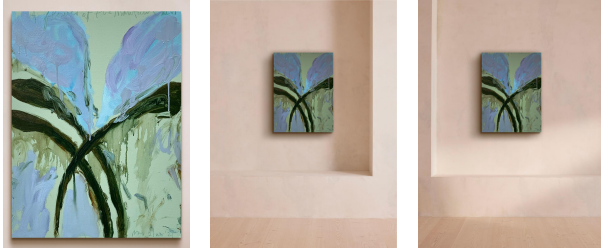

SOHO HOME

'a Flower Of The Mountain Xlvi' By Philip Maltman

\$2,782 Regular

\$2,365 Membership

Product details

Painting from the work of James Joyce has been significant for the artist, and this original painting takes inspiration from the Penelope chapter of Ulysses.

About the artist

Philip Maltman is an abstract artist shortlisted for the John Moores painting prize. Born in Ayrshire, a historic country on the coast of Scotland, he is known for exploring the littoral zone through his work - the area of shoreline where the sea meets the land.