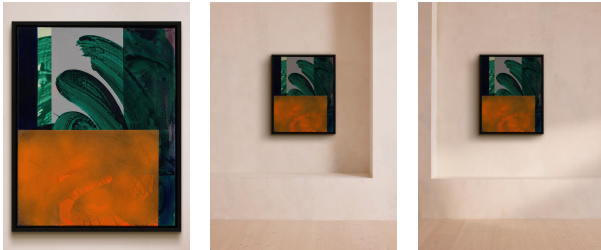

## 'klezmer' By Johanna Melvin

£2,700 Regular

£2,295 Membership

### Product details

A painterly response to Yiddish music that takes its name from the words klei ("vessel" or "instrument") and zemer ("song").

### About the artist

Studying and then teaching at The Essential School of Painting, Johanna Melvin is an abstract painter living and working in east London. She specialises in building up fine layers of bright colours to create pieces that take inspiration from the objects and places she finds in suburbia.