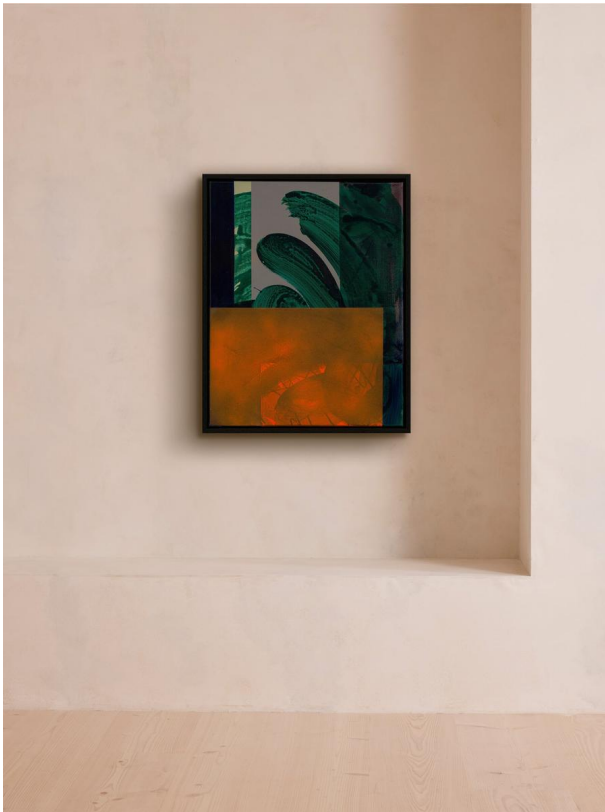

SOHO HOME

'klezmer' By Johanna Melvin

\$3,510 Regular

\$2,984 Membership

Product details

A painterly response to Yiddish music that takes its name from the words klei ("vessel" or "instrument") and zemer ("song").

About the artist

Studying and then teaching at The Essential School of Painting, Johanna Melvin is an abstract painter living and working in east London. She specialises in building up fine layers of bright colours to create pieces that take inspiration from the objects and places she finds in suburbia.

Dimensions

Product dimensions: H50 x W40 x D4cm / H20 x W16 x D2"

Product weight: 1kg / 2.2lbs

Details

Frame: Simple black wooden tray frame.

Frame included: Yes