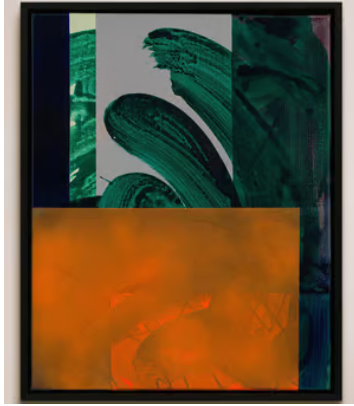

SOHO HOME

'Klezmer' by Johanna Melvin

\$3,510 Regular price

\$2,984 Member price

A painterly response to Yiddish music that takes its name from the words klei ("vessel" or "instrument") and zemer ("song").

About the artist

Studying and then teaching at The Essential School of Painting, Johanna Melvin is an abstract painter living and working in east London. She specialises in building up fine layers of bright colours to create pieces that take inspiration from the objects and places she finds in suburbia.