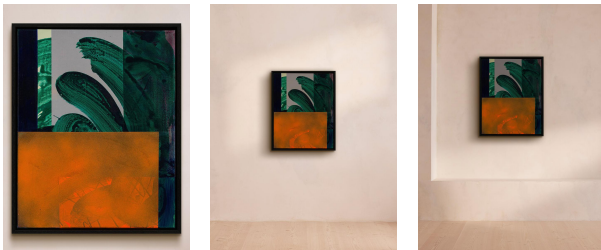

SOHO HOME

'klezmer' By Johanna Melvin

\$3,510 Regular

\$2,984 Membership

Product details

A painterly response to Yiddish music that takes its name from the words klei ("vessel" or "instrument") and zemer ("song").

About the artist

Studying and then teaching at The Essential School of Painting, Johanna Melvin is an abstract painter living and working in east London. She specialises in building up fine layers of bright colours to create pieces that take inspiration from the objects and places she finds in suburbia.