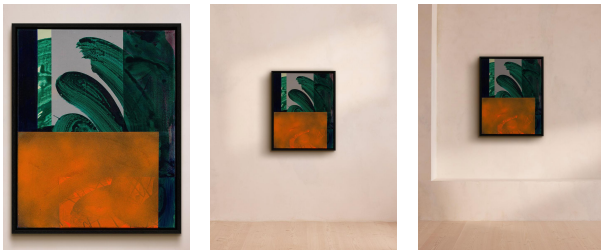

## 'klezmer' By Johanna Melvin

\$3,510 Regular

\$2,984 Membership

### Product details

A painterly response to Yiddish music that takes its name from the words klei ("vessel" or "instrument") and zemer ("song").

### About the artist

Studying and then teaching at The Essential School of Painting, Johanna Melvin is an abstract painter living and working in east London. She specialises in building up fine layers of bright colours to create pieces that take inspiration from the objects and places she finds in suburbia.