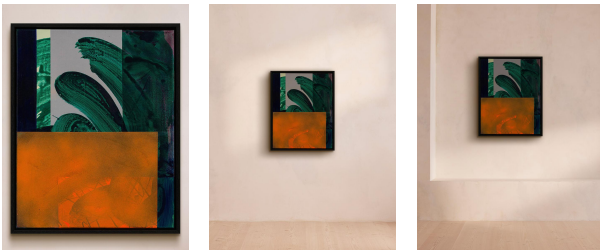

## 'klezmer' By Johanna Melvin

\$3,510 Regular

\$2,984 Membership

### Product details

A painterly response to Yiddish music that takes its name from the words klei ("vessel" or "instrument") and zemer ("song").

### About the artist

Studying and then teaching at The Essential School of Painting, Johanna Melvin is an abstract painter living and working in east London. She specialises in building up fine layers of bright colours to create pieces that take inspiration from the objects and places she finds in suburbia.