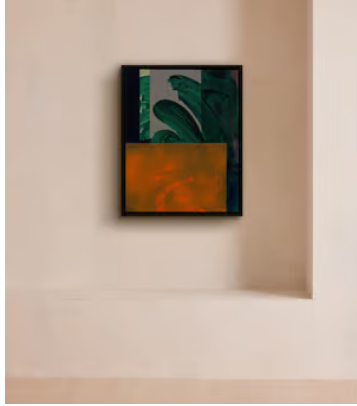

SOHO HOME

'Klezmer' by Johanna Melvin

\$3,510 Regular price

\$2,984 Member price

A painterly response to Yiddish music that takes its name from the words klei ("vessel" or "instrument") and zemer ("song").

About the artist

Studying and then teaching at The Essential School of Painting, Johanna Melvin is an abstract painter living and working in east London. She specialises in building up fine layers of bright colours to create pieces that take inspiration from the objects and places she finds in suburbia.