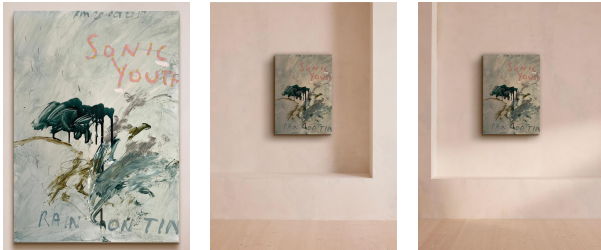

SOHO HOME

'rain On Tin' By Philip Maltman

£500

Regular

£425

Membership

Product details

Taking its name from a song by Sonic Youth, a band that has been "intermittent passion" for the artist.

About the artist

Philip Maltman is an abstract artist shortlisted for the John Moores painting prize. Born in Ayrshire, a historic country on the coast of Scotland, he is known for exploring the littoral zone through his work - the area of shoreline where the sea meets the land.