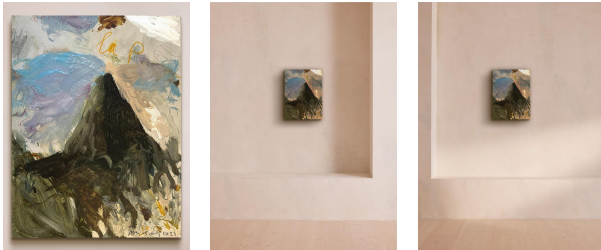

SOHO HOME

'capriccio' By Philip Maltman

£500 Regular

£425 Membership

Product details

Part of a series initially sparked by an interest in Palmyra, Syria, each artwork has a unique inscription that relates to the activity that accompanied the painting process.

About the artist

Philip Maltman is an abstract artist shortlisted for the John Moores painting prize. Born in Ayrshire, a historic country on the coast of Scotland, he is known for exploring the littoral zone through his work - the area of shoreline where the sea meets the land.