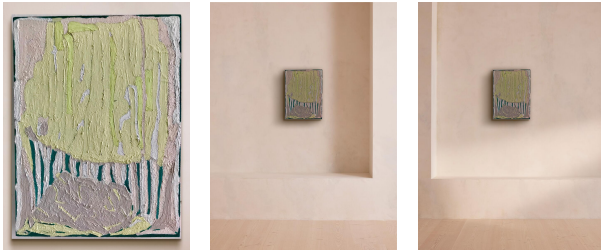

Dimensions

Product dimensions: H40 x W30 x D4cm / H16 x W12 x D2"

Product weight: 2kg / 4.4lbs

Details

Frame included: No