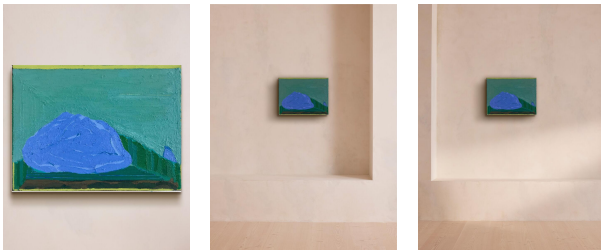

Dimensions

Product dimensions: H30 x W40 x D4cm / H12 x W16 x D2"

Product weight: 2kg / 4.4lbs

Details

Frame included: No