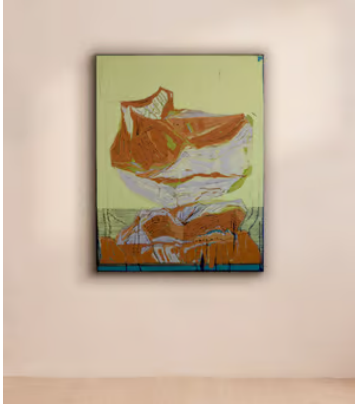

SOHO HOME

'Surfaced' by Clare Thatcher

\$5,000 Regular price

\$4,250 Member price

This original oil painting is part of a large, continuing body of work created in response to sketchbook drawings made along the Cornish coast.

About the artist

Both living and working in Bristol, Clare Thatcher is a figurative painter influenced by the landscapes and locations that have a profound effect on her, particularly those in coastal areas.