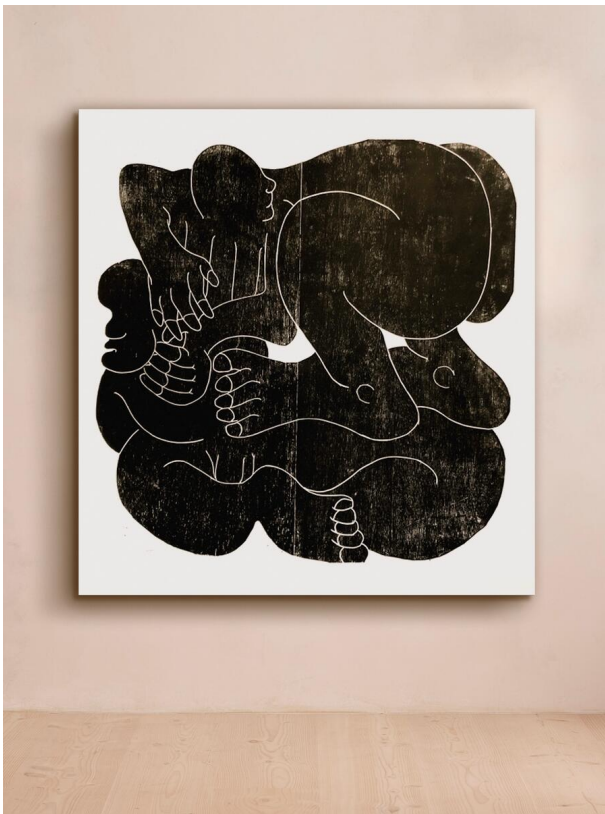

SOHO HOME

'taking Another Viewpoint' By Barbara Kuebel

£1,793 Regular

£1,524 Membership

Product details

A limited-edition print that explores "power in a relationship" through oversized, simple forms. Taken from an original woodwork, this limited-edition print is produced in the artist's favourite colour, black, to emphasise the "massiveness and physicality of the interaction" it is based on. It is one of only five prints.

About the artist

Based in Daphne, Alabama, Austrian artist Barbara Kuebel has shown her work extensively throughout Europe and the US. Inspired by "awkward social interactions", she creates abstract expressionist figurative portraits rendered as life-sized woodworks she carves by hand.

Dimensions

Product dimensions: H152 x W144cm / H60 x W57"

Product weight: 8kg / 17.6lbs

Details

Frame included: No