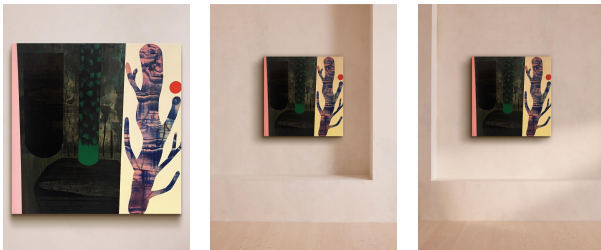

SOHO HOME

'adrift' By Charlotte Roseberry

£1,100 Regular

£935 Membership

Product details

A member of the Society of Scottish Artists, Roseberry drew on her upbringing on the northeast coast to create this original landscape for the Tides Changing | Changing Tides exhibition.

About the artist

Based in the Scottish Borders and exhibiting extensively across the UK, Charlotte Roseberry is an abstract artist known for her graphic oil paintings. She often uses images of "portals" or windows to create a sense of distance between her work and the viewer.