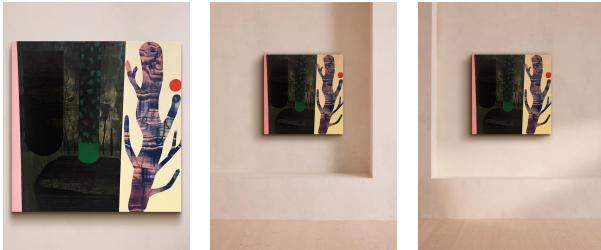

SOHO HOME

'adrift' By Charlotte Roseberry

\$1,430 Regular

\$1,216 Membership

Product details

A member of the Society of Scottish Artists, Roseberry drew on her upbringing on the northeast coast to create this original landscape for the Tides Changing | Changing Tides exhibition.

About the artist

Based in the Scottish Borders and exhibiting extensively across the UK, Charlotte Roseberry is an abstract artist known for her graphic oil paintings. She often uses images of "portals" or windows to create a sense of distance between her work and the viewer.