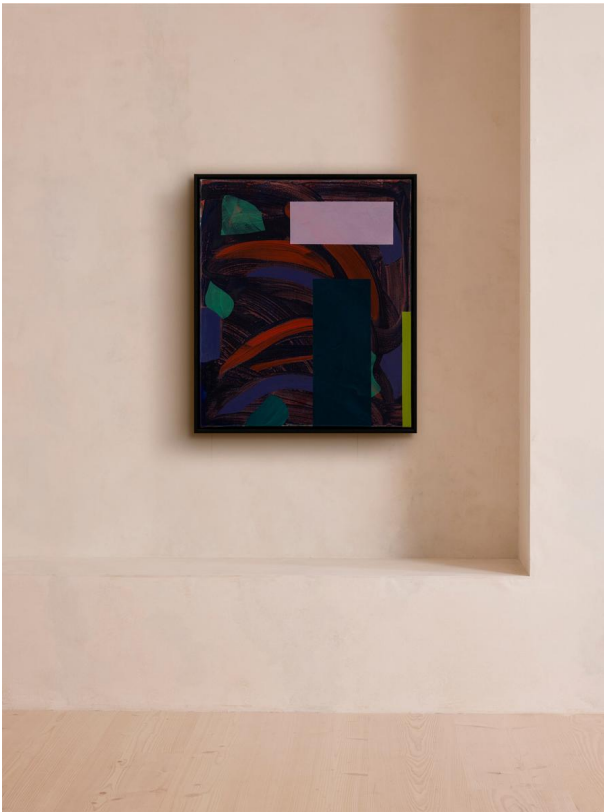

## 'runaround' By Johanna Melvin

\$3,549 Regular

\$3,017 Membership

### Product details

An original abstract artwork created using acrylic paint on canvas.