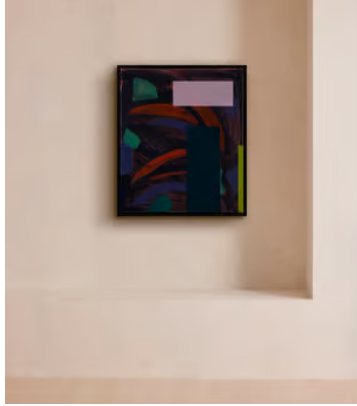

## 'Runaround' by Johanna Melvin

**\$3,549** Regular price

**\$3,017** Member price

An original abstract artwork created using acrylic paint on canvas.

### About the artist

Studying and then teaching at The Essential School of Painting, Johanna Melvin is an abstract painter living and working in east London. She specialises in building up fine layers of bright colours to create pieces that take inspiration from the objects and places she finds in suburbia.