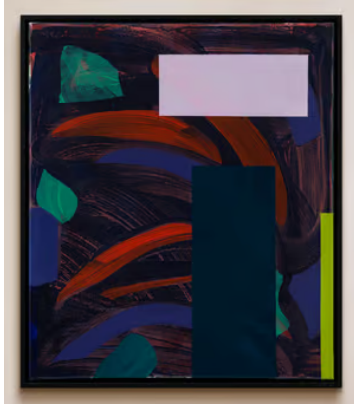

## 'Runaround' by Johanna Melvin

**\$3,549** Regular price

**\$3,017** Member price

An original abstract artwork created using acrylic paint on canvas.

### About the artist

Studying and then teaching at The Essential School of Painting, Johanna Melvin is an abstract painter living and working in east London. She specialises in building up fine layers of bright colours to create pieces that take inspiration from the objects and places she finds in suburbia.