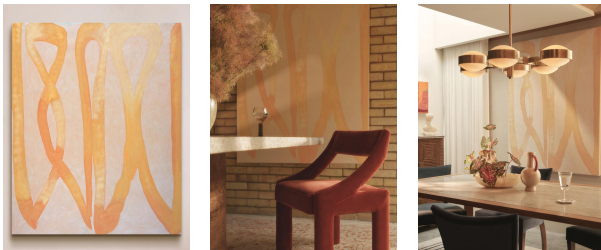

Dimensions

Product dimensions: H150 x W120 x D4cm / H59 x W47 x D2"

Product weight: 25kg / 55.1lbs

Details

Frame included: No

Material: Canvas

Technique: Mixed Media