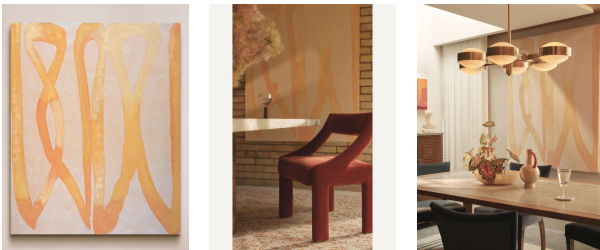

Dimensions

Product dimensions: H150 x W120 x D4cm / H59 x W47 x D2"

Product weight: 25kg / 55.1lbs

Details

Frame included: No

Material: Canvas

Technique: Mixed Media