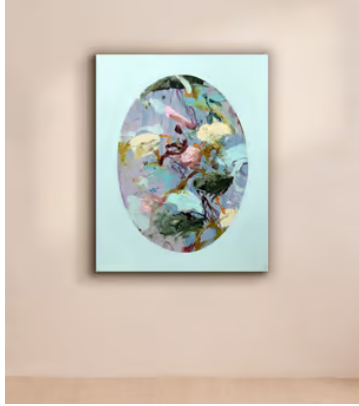

SOHO HOME

'Spanish Connection' by Philip Maltman

\$3,750 Regular price

\$3,188 Member price

This original abstract oil painting takes inspiration from several lines in James Joyce's famous novel, Ulysses.

About the artist

Philip Maltman is an abstract artist shortlisted for the John Moores Painting Prize. Born in Ayrshire, a historic county on the coast of Scotland, he is known for exploring the littoral zone through his work - the area of shoreline where the sea meets the land.

Dimensions

Dimensions: H100 x W80 x D3cm / H39.4 x W31.5 x D1.2"

Weight: 14kg / 30.9lbs