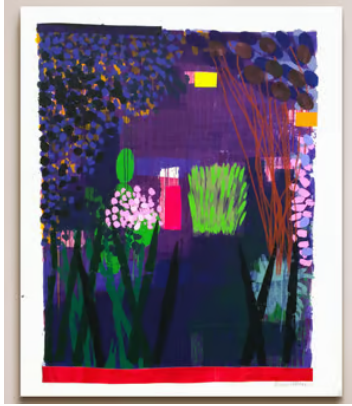

SOHO HOME

'Dark Purple Garden' by Bruce McLean

\$20,800 Regular price

\$17,680 Member price

This original artwork is finished with elements of collage that ensure each print is totally unique.

One of the artist's signature mediums, this original monoprint is finished with elements of collage applied by hand, ensuring that no two artworks are exactly the same. It is shipped in a black, archival box frame that's ready to hang directly onto your wall.

About the artist

Showing his first solo exhibition at the Tate by the age of 27, Bruce McLean is recognised as one of the leading artists of the past few decades. Graduating from both Glasgow School of Art and Central Saint Martins, the Scottish artist works across sculpture, paint, performance art and print.

Dimensions

Dimensions: H175 x W140 x D10cm / H69 x W55 x D4"

Weight: 20kg / 44.1lbs

Details

Frame: White Custom Archival Box Frame

Frame included: Yes