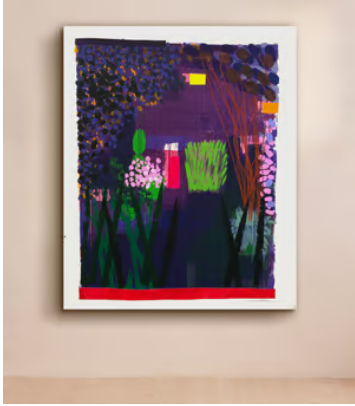

SOHO HOME

'Dark Purple Garden' by Bruce McLean

\$20,800 Regular price

\$17,680 Member price

This original artwork is finished with elements of collage that ensure each print is totally unique.

One of the artist's signature mediums, this original monoprint is finished with elements of collage applied by hand, ensuring that no two artworks are exactly the same. It is shipped in a black, archival box frame that's ready to hang directly onto your wall.

About the artist

Showing his first solo exhibition at the Tate by the age of 27, Bruce McLean is recognised as one of the leading artists of the past few decades. Graduating from both Glasgow School of Art and Central Saint Martins, the Scottish artist works across sculpture, paint, performance art and print.

Dimensions

Dimensions: H175 x W140 x D10cm / H69 x W55 x D4"

Weight: 20kg / 44.1lbs

Details

Frame: White Custom Archival Box Frame

Frame included: Yes