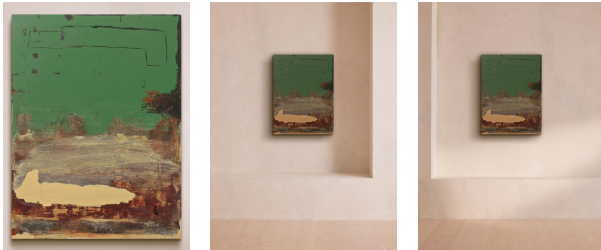

SOHO HOME

'badlands' By Andrew Crane

£480 Regular

£408 Membership

Product details

Northumberland-based Andrew Crane takes inspiration from the local area in this original acrylic on paper.

Often taking inspiration from his local area of Northumberland, Andrew Crane references the 'badlands' that sit along the border of Scotland and England with this original artwork.

About the artist

Based in Northumberland, Andrew Crane is an abstract painter that uses letters, numbers and shapes to create a "unique visual language". His bold experimentation with materials often includes the use of items he picks up in hardware shops, like cement or plaster.