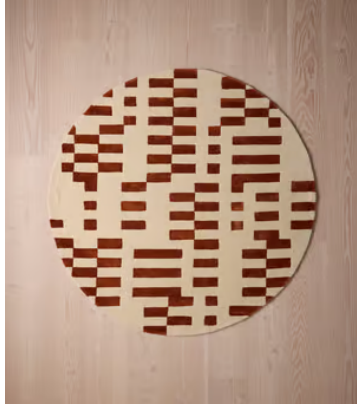

SOHO HOME

Raya Rug, Rust Round 250 x 250cm

\$1,515 Regular price

\$1,288 Member price

Referencing the geometric patterns at White City House, the round Raya rug features a bold, linear pattern designed by our in-house team. Hand-tufted by a group of skilled artisans in India, a contrasting wool and viscose pile creates texture and sheen underfoot.

Dimensions

Dimensions: H250 x W250 x D1cm / H8'2" x W8'2" x D0.5"

Weight: 15kg / 33.1lbs

Packaged weight: 15kg / 33.1lbs

Available in 2 sizes

6'7" x 6'7" (H200 x W200 x D1cm / H6'7" x W6'7" x D0.5")

8'2" x 8'2" (H250 x W250 x D1cm / H8'2" x W8'2" x D0.5")