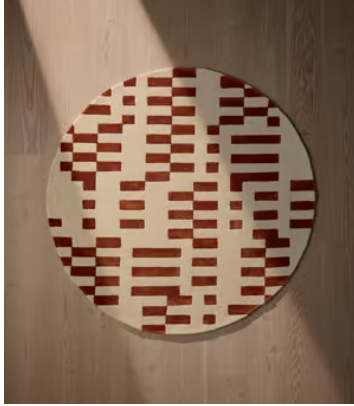

## Raya Rug, Rust Round 250 x 250cm

\$1,515 Regular price

\$1,288 Member price

Referencing the geometric patterns at White City House, the round Raya rug features a bold, linear pattern designed by our in-house team. Hand-tufted by a group of skilled artisans in India, a contrasting wool and viscose pile creates texture and sheen underfoot.

### Available in 2 sizes

6'7" x 6'7" (H200 x W200 x D1cm / H6'7" x W6'7" x D0.5")

8'2" x 8'2" (H250 x W250 x D1cm / H8'2" x W8'2" x D0.5")