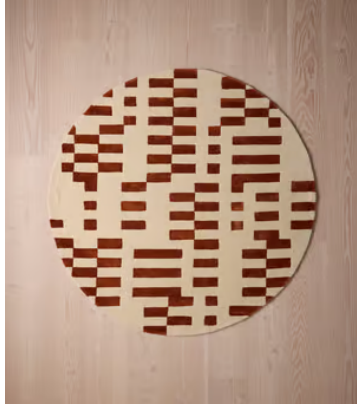

SOHO HOME

Raya Rug, Rust Round 250 x 250cm

\$1,515 Regular price

\$1,288 Member price

Dimensions

Product dimensions: H250 x W250 x D1cm / H8'2" x W8'2" x D0.5"

Product weight: 15kg / 33.1lbs

Packaged or boxed weight: 15kg / 33.1lbs

Available in 2 sizes

6'7" x 6'7" (H200 x W200 x D1cm / H6'7" x W6'7" x D0.5")

8'2" x 8'2" (H250 x W250 x D1cm / H8'2" x W8'2" x D0.5")