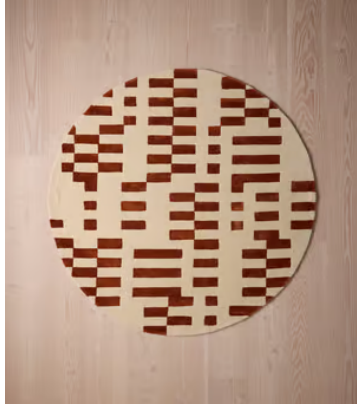

## Raya Rug, Rust Round 250 x 250cm

\$1,515 Regular price

\$1,288 Member price

Referencing the geometric patterns at White City House, the round Raya rug features a bold, linear pattern designed by our in-house team. Hand-tufted by a group of skilled artisans in India, a contrasting wool and viscose pile creates texture and sheen underfoot.

### Available in 2 sizes

6'7" x 6'7" (H200 x W200 x D1cm / H6'7" x W6'7" x D0.5")

8'2" x 8'2" (H250 x W250 x D1cm / H8'2" x W8'2" x D0.5")