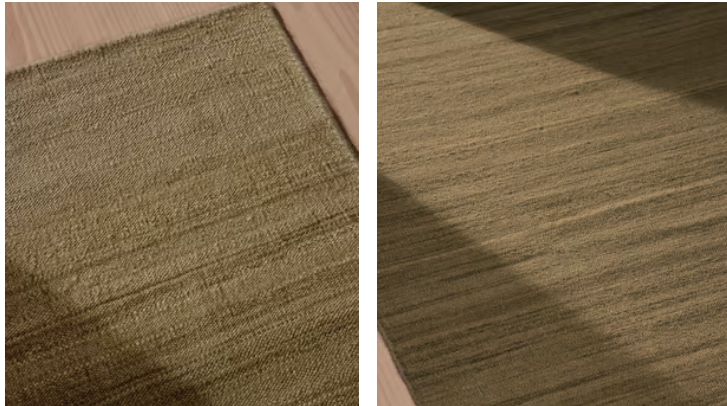

## Reid Rug, Sage, 20 x 30cm Swatch

**\$15** Regular price

**\$13** Member price

Natural variations in the yarn's colour add a depth of texture that's unique to each piece.

Many of the design details seen in Soho House Austin take inspiration from the city's Spanish influence, and our hand-woven Reid rug continues the neutral aesthetic. Designed as a versatile layering piece, it combines blended green tones with subtle texture.

### Available in 4 sizes

7.8 x 11.8" (Swatch) (H20 x W30 x D1cm / H8" x W1'0" x D0.4")

5'7" x 7'10" (H170 x W240 x D1cm / H5'7" x W7'10" x D0.4")

6'7" x 9'10" (H200 x W300 x D1cm / H6'7" x W9'10" x D0.4")