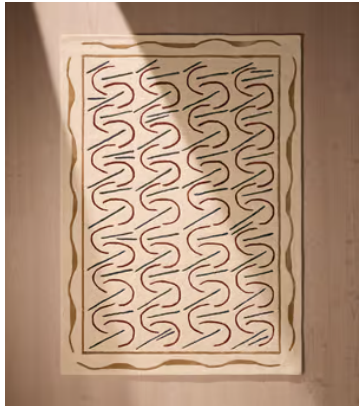

SOHO HOME

Paynes Rug, 170 x 240cm

\$1,495 Regular price

\$1,271 Member price

A hand-tufted, geometric style finished in a versatile palette.

Our Paynes rug showcases the versatility of geometric design, hand-tufted in a warm, neutral palette that pairs across our made-to-order collections. Viscose fibres are used to create a subtle, silk-like sheen that highlights specific areas of the pattern.

Dimensions

Dimensions: H170 x W240 x D2cm / H5'7" x W7'10" x D1"

Weight: 17kg / 37.5lbs

Packaged weight: 17kg / 37.5lbs

Details

Assembled size: 170 x 240cm

Assembly required: No

Composition: Pile: 55% Wool, 45% Viscose, Base: 61% Cotton, 28% Polyester, 11% Vioscose, Overall: 51% Wool, 43% Viscose, 4% Cotton, 2% Polyester

Available in 4 sizes

5'7" x 7'10" (H170 x W240 x D2cm / H5'7" x W7'10" x D1")

6'7" x 9'10" (H200 x W300 x D2cm / H6'7" x W9'10" x D1")

8'10" x 11'10" (H270 x W360 x D2cm / H8'10" x W11'10" x D1")

7.8 x 11.8" (Swatch) (H20 x W30 x D2cm / H8" x W1'0" x D1")