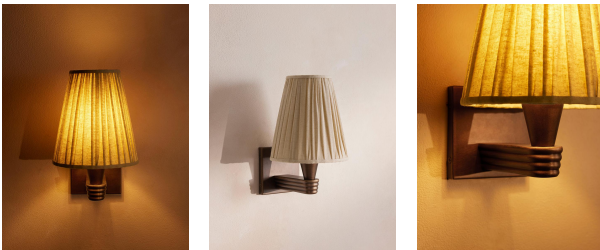

SOHO HOME

Viola Wall Light, Bronze, Us

\$255 Regular

\$217 Membership

Product details

This sconce is secured by a fluted bronze arm that was created using a bespoke mold. The Viola sconce's tapered shade is made from patterned linen that is pleated by hand. It takes style cues from the neutral-toned lighting seen throughout Soho House Rome.

Dimensions

Product dimensions: H30 x W19 x D19cm / H12 x W7 x D7"

Product weight: 1kg / 2.2lbs

Packaged or boxed dimensions: H36 x W28 x D28cm / H14.2 x W11 x D11"

Packaged or boxed weight: 1kg / 2.2lbs

Details