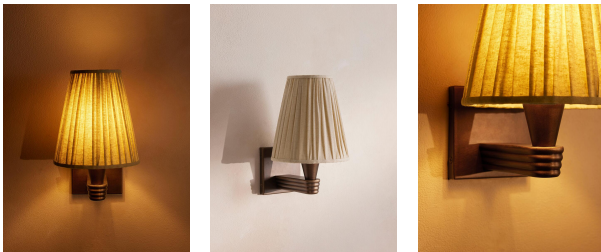

Viola Wall Light, Bronze, Us

£195 Regular

£166 Membership

Product details

This sconce is secured by a fluted bronze arm that was created using a bespoke mold. The Viola sconce's tapered shade is made from patterned linen that is pleated by hand. It takes style cues from the neutral-toned lighting seen throughout Soho House Rome.

Dimensions

Product dimensions: H30 x W19 x D19cm / H12 x W7 x D7"

Product weight: 1kg / 2.2lbs

Details

Assembly required: Yes - Specialist

Bulb required: 1 / E12 / 6W Maximum

Bulb style: Tala 4W Candle LED

Bulb(s) included: No