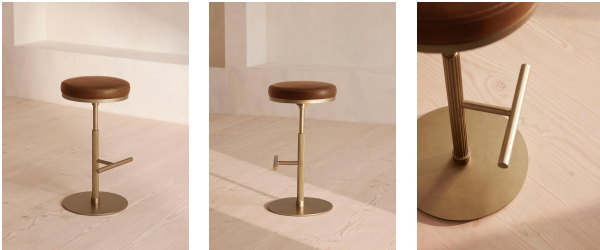

Dimensions

Product dimensions: H74 x W39 x D39cm / H29 x W15 x D15"

Product weight: 14kg / 30.9lbs