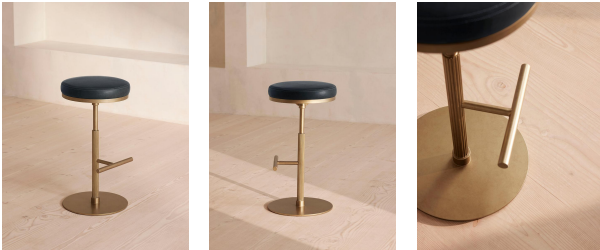

### Sizes

Barstool, 74cm x 39cm

### Product details

Our Wardell bar stool features a round, rotating seat in supple leather, detailed with double-top stitching.

Inspired by Soho House Hong Kong, this bar stool has a fixed height central column with fluted detail, which descends to a T-bar footrest in a contemporary brass finish.

### Dimensions

Product dimensions: H74 x W39 x D39cm / H29 x W15 x D15"

Product weight: 14kg / 30.9lbs