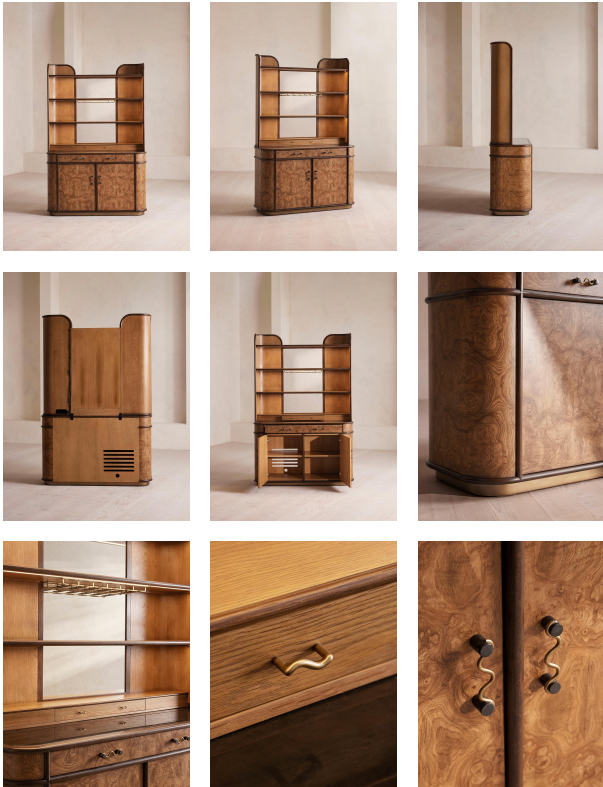

### Product details

The curved silhouette of this bar unit is carved from a mix of olive ash burl and Black Marquina marble, with illuminated shelves to showcase a collection of glassware.

Made from mid-toned olive ash burl with a contrasting dark oak stain at the base, the Portavini bar is finished with soft curves inspired by Soho House Rome. While the top is fitted with shelves and glass storage lit by LED lights, the cupboard below is ventilated to safely store a miniature fridge.

### Dimensions

Product dimensions: H220 x W145 x D56cm / H87 x W57 x D22"

Product weight: 188kg / 414.5lbs

Number of boxes: 2

\* Box 1 : H153 x W152 x D39cm / H60.2 x W59.8 x D15.4"

\* Box 2 : H115 x W156 x D67cm / H45.3 x W61.4 x D26.4"