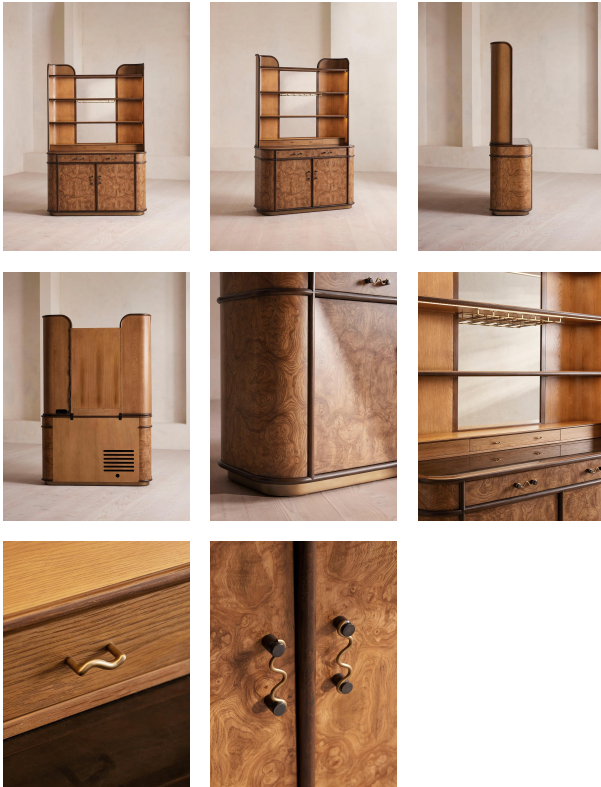

SOHO HOME

Portavini Bar Storage

\$7,995 Regular

\$6,796 Membership

Product details

The curved silhouette of this bar unit is carved from a mix of olive ash burl and Black Marquina marble, with illuminated shelves to showcase a collection of glassware.

Made from mid-toned olive ash burl with a contrasting dark oak stain at the base, the Portavini bar is finished with soft curves inspired by Soho House Rome. While the top is fitted with shelves and glass storage lit by LED lights, the cupboard below is ventilated to safely store a miniature fridge.

Dimensions

Product dimensions: H220 x W145 x D56cm / H87 x W57 x D22"

Product weight: 188kg / 414.5lbs

Number of boxes: 2

* Box 1 : H153 x W152 x D39cm / H60.2 x W59.8 x D15.4"

* Box 2 : H115 x W156 x D67cm / H45.3 x W61.4 x D26.4"

Drawer dimensions: Small Drawer: H5.5 x W68 x 16cm

/ Large Drawer: H4 x W107 x D33cm

Feet: Plastic glide

Finish: Mid-tone Oak and Burl, Dark Oak, Antique

Brass and Polished Marble

Frame: Oak Wood, MDF and Plywood