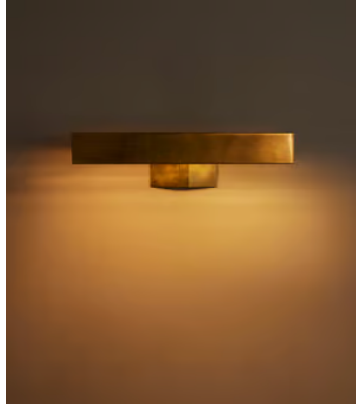

## Enrica Picture Light, 12 Inch Head, US

**\$295** Regular price

**\$251** Member price

Designed to illuminate your artworks, this light is crafted from brass that will develop a natural patina.

Taking inspiration from the way we illuminate artworks across our Houses, the Enrica picture light is designed to complement your own collection. Crafted from solid brass that will develop a natural patina over time, its silhouette can be adjusted to angle the light.