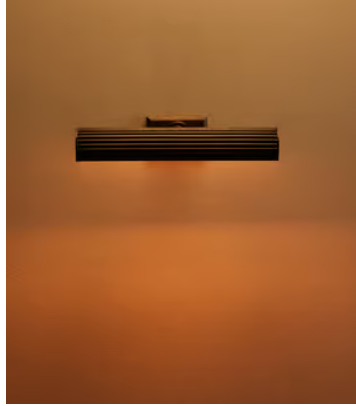

## Ashby Picture Light, 12", US

**\$395** Regular price

**\$336** Member price

A ribbed, aged brass shade can be adjusted to illuminate your chosen artworks.

Mirroring the interiors of Soho House 76 Dean Street, the Ashby picture light is designed to complement your artworks' surroundings. Available in three sizes, this functional, adjustable light is crafted from aged, real solid brass with a ribbed finish.