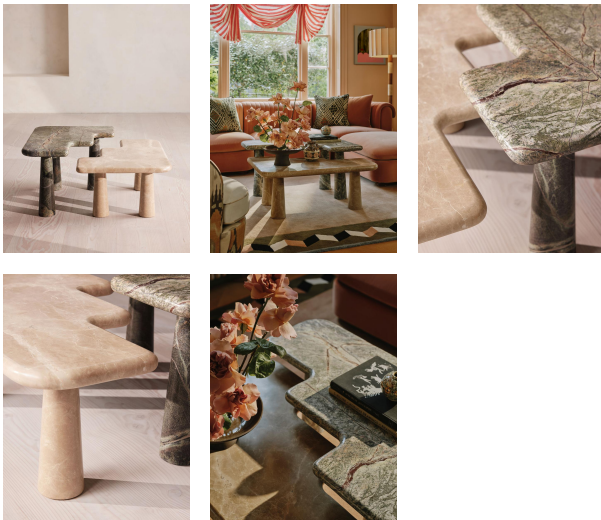

Dimensions

Product dimensions: H45 x W60 x D90cm / H18 x W24 x D35"

Product weight: 135kg / 297.6lbs

Number of boxes: 4

* Box 1 & 2 : H94 x W31 x D118cm / H37 x W12.2 x D46.5"

* Box 3 : H38 x W47 x D47cm / H15 x W18.5 x D18.5"

* Box 4 : H28 x W56 x D56cm / H11 x W22 x D22"