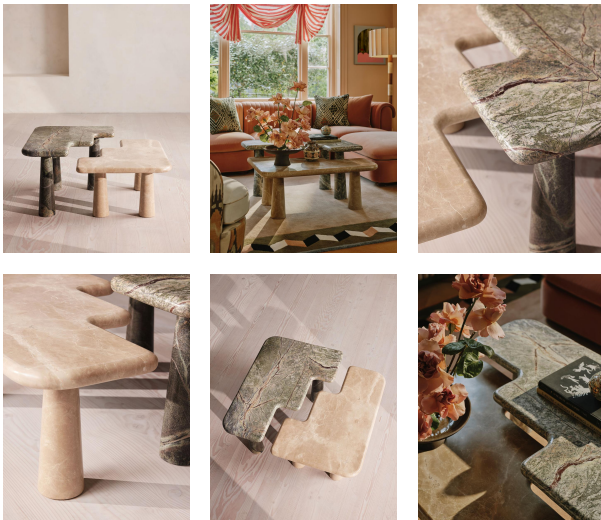

Dimensions

Product dimensions: H45 x W60 x D90cm / H18 x W24 x D35"

Product weight: 135kg / 297.6lbs

Number of boxes: 4

* Box 1 & 2 : H94 x W31 x D118cm / H37 x W12.2 x D46.5"

* Box 3 : H38 x W47 x D47cm / H15 x W18.5 x D18.5"

* Box 4 : H28 x W56 x D56cm / H11 x W22 x D22"