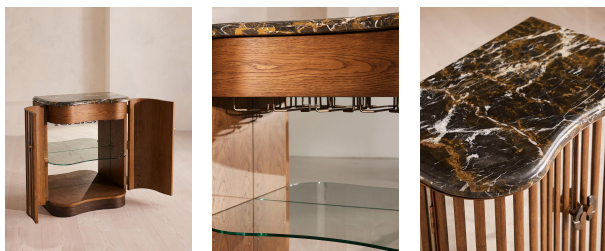

Frankie Bar Cabinet, Michelangelo Marble

£4,995 Regular

£4,246 Membership

Product details

Crafted from a combination of mid-toned oak, mirrored panels and a deep black marble, this bar cabinet puts an industrial spin on mixed-material design.

Echoing the industrial-inspired interiors of Soho House Chicago, the curved silhouette of the Frankie bar cabinet is made from a mix of solid oak and mirrored panels. Its wavy top and half-circle door handles are fitted with Michelangelo marble; the intense black natural colouring is characterised with gold and white veining.

Dimensions

Product dimensions: H100 x W80 x D49cm / H39 x W31 x D19"

Product weight: 90kg / 198.4lbs

Details

Adjustable shelf?: Yes

Assembly required: No

Care instructions: Dust often using a clean, soft, dry and lint-free cloth. Blot spills immediately and wipe with a clean, damp, cloth. We do not

Feet: Plastic Glide

Finish: Dark Oak, Antique Brass, Antique Mirror and Polished Marble

Frame: Oak Wood and MDF

Handles: Stainless Steel and Michelangelo Marble

Hardware: Stainless Steel Glass Storage