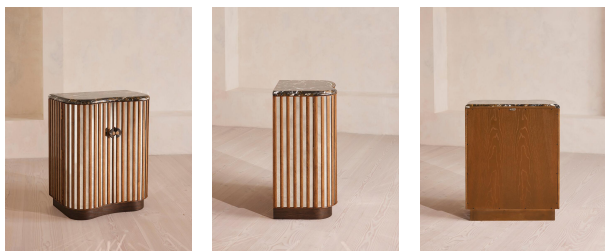

Frankie Bar Cabinet, Michelangelo Marble

£4,995 Regular

£4,246 Membership

Product details

Crafted from a combination of mid-toned oak, mirrored panels and a deep black marble, this bar cabinet puts an industrial spin on mixed-material design.

Echoing the industrial-inspired interiors of Soho House Chicago, the curved silhouette of the Frankie bar cabinet is made from a mix of solid oak and mirrored panels. Its wavy top and half-circle door handles are fitted with Michelangelo marble; the intense black natural colouring is characterised with gold and white veining.

Dimensions

Product dimensions: H100 x W80 x D49cm / H39 x W31 x D19"

Product weight: 90kg / 198.4lbs

Details

Adjustable shelf?: Yes

Assembly required: No

Care instructions: Dust often using a clean, soft, dry and lint-free cloth. Blot spills immediately and wipe with a clean, damp, cloth. We do not