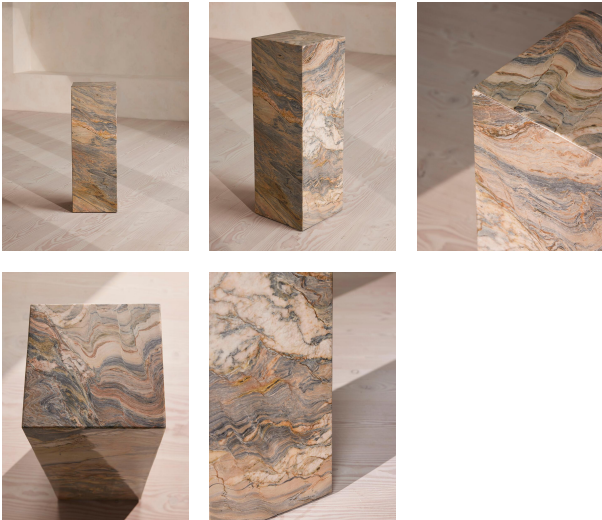

Dimensions

Product dimensions: H65 x W30 x D30cm / H26 x W12 x D12"

Product weight: 46kg / 101.4lbs