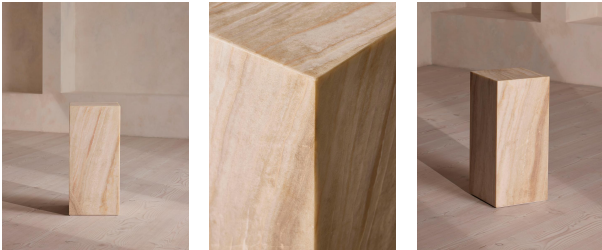

Delos Plinth, Wood Onyx, Large

\$1,995 Regular

\$1,696 Membership

Sizes

Small, Large

Product details

This plinth is carved from a special variation of onyx that closely mimics the appearance of wood. The Delos plinth has a minimalist silhouette available in a choice of stone. Wood onyx is a natural stone characterised by light-coloured patterning that closely resembles the look of wood.

Dimensions

Product dimensions: H85 x W30 x D30cm / H33 x W12 x D12"

Product weight: 53kg / 116.8lbs

Packaged or boxed dimensions: H59 x W109 x D54cm / H23.2 x W42.9 x D21.3"

Packaged or boxed weight: 78kg / 172lbs