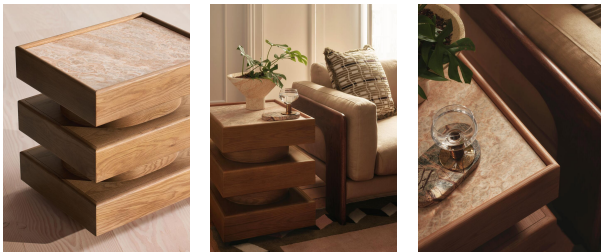

Dimensions

Product dimensions: H55 x W45 x D55cm / H22 x W18 x D22"

Product weight: 33kg / 72.8lbs

Packaged or boxed dimensions: H72 x W64 x D54cm / H28.3 x W25.2 x D21.3"

Packaged or boxed weight: 45kg / 99.2lbs

Number of boxes: 1