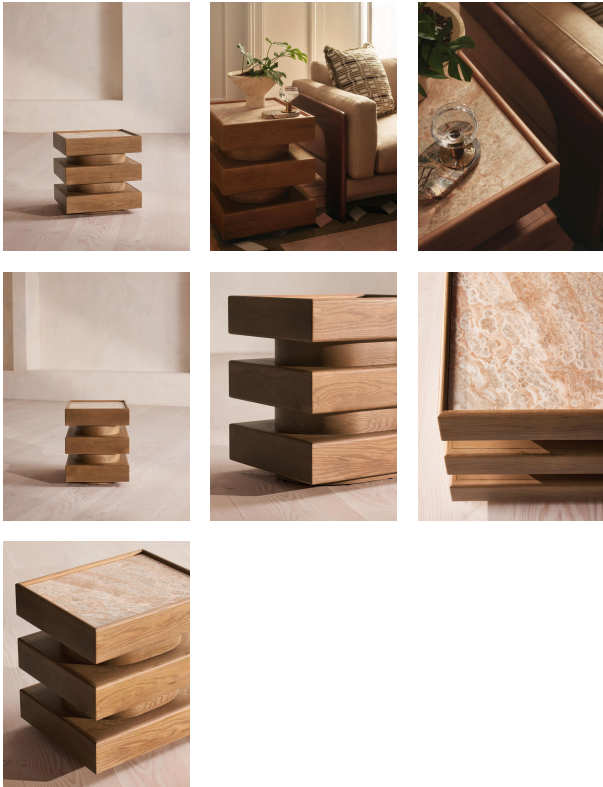

Dimensions

Product dimensions: H55 x W45 x D55cm / H22 x W18 x D22"

Product weight: 33kg / 72.8lbs

Packaged or boxed dimensions: H72 x W64 x D54cm / H28.3 x W25.2 x D21.3"

Packaged or boxed weight: 45kg / 99.2lbs

Number of boxes: 1