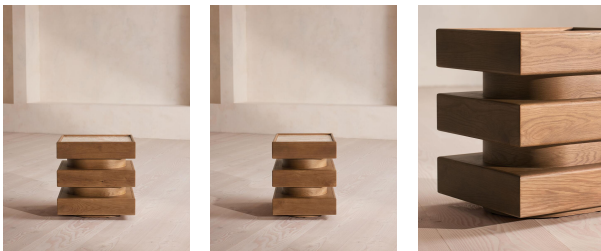

Dimensions

Product dimensions: H55 x W45 x D55cm / H22 x W18 x D22"

Product weight: 33kg / 72.8lbs

Packaged or boxed dimensions: H72 x W64 x D54cm / H28.3 x W25.2 x D21.3"

Packaged or boxed weight: 45kg / 99.2lbs

Number of boxes: 1