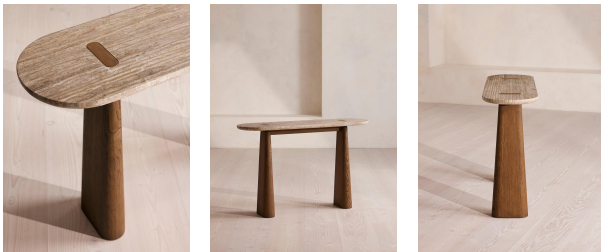

SOHO HOME

Althea Console Table, Silver Travertine

\$2,295 Regular

\$1,951 Membership

Product details

Our pill-shaped Althea console table features a silver travertine top on tapered oak legs. This sleek console table highlights unfilled travertine stone to echo the raw and organic material finishes at Soho Roc House. Sourced from Turkey, this particular stone displays shimmering tones of silver, grey, and cream. Solid oak legs are applied with a wire-brush finish for contrasting texture.

Dimensions

Product dimensions: H85 x W135 x D38cm / H33 x W53 x D15"

Product weight: 55kg / 121.3lbs

Packaged or boxed dimensions: H68 x W158 x D34cm / H26.8 x W62.2 x D13.4"

Packaged or boxed weight: 75kg / 165.3lbs

abrasive paper or steel wool.

Clearance: 29.5"

Composition: Beech Wood, Plywood, MDF, Oak Veneer, Steel and Silver Travertine

Feet: Plastic glide

Finish: Brown oak and honed travertine

Frame: Beech wood and Plywood