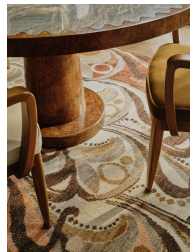

SOHO HOME

Fiore Dining Table, Brazilian Quartzite

$7,795 Regular

$6,626 Membership

Product details

A unique, scalloped top is made from Brazilian quartzite to create a table that seats up to six people.

Characterised by natural veining in deep, earthy tones, the scalloped top of the Fiore table is made with Brazilian quartzite to ensure no two pieces are completely alike. The table's round, pedestal silhouette features ash burl at the top and base with solid oak lipping.

Dimensions

Product dimensions: H77 x W140 x D140cm / H30 x W55 x D55"

Product weight: 98kg / 216.1lbs

Number of boxes: 2

* Box 1 : H165 x W154 x D44cm / H65 x W60.6 x D17.3"

* Box 2 : H33 x W99 x D94cm / H13 x W39 x D37"