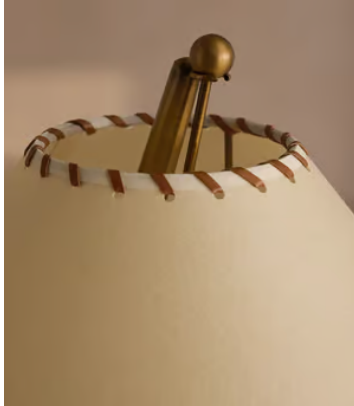

## Wren Floor Lamp, Complete, US

**\$1,295** Regular price

**\$1,101** Member price

An angled, tapered parchment shade detailing with a leather lace trim complements a slanted oak base.

Stabilized by a circular cast iron base, the angular stem of our Wren floor lamp is carved from solid oak. At the top, a tapered shade is crafted from light-colored parchment to let a soft, warm light shine through, and is finished with a contrasting leather lace trim.