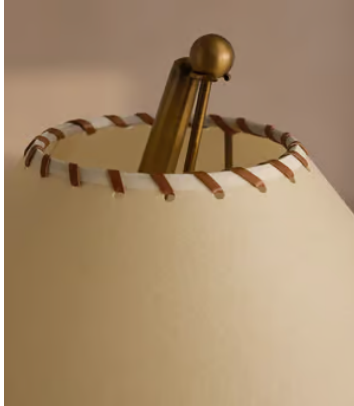

## Wren Floor Lamp, Complete, US

**\$1,395** Regular price

**\$1,186** Member price

An angled, tapered parchment shade detailing with a leather lace trim complements a slanted oak base.

Stabilized by a circular cast iron base, the angular stem of our Wren floor lamp is carved from solid oak. At the top, a tapered shade is crafted from light-colored parchment to let a soft, warm light shine through, and is finished with a contrasting leather lace trim.