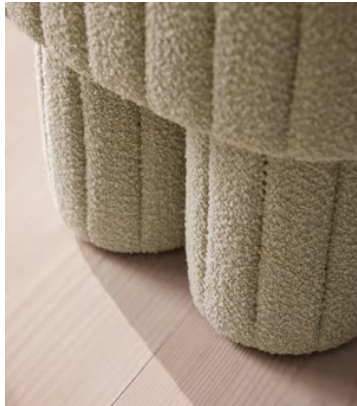

## Rhea Footstool, Boucle, Pistachio, US

**\$995** Regular price

**\$846** Member price

A unique triangular silhouette is fully upholstered in a fluted wool boucle.

This footstool takes design inspiration from the soft pastel colors seen in and around Soho House Copenhagen. Resting on tripod legs, fluted detail adds a further textural dimension.

### Details

**Composition:** 54% Wool, 21% Recycled Cotton, 15% Viscose, 10% Linen

**Feet:** Birch

**Filling:** Foam and fiber

**Frame:** Birch and engineered hardwood

**Removable cushions:** No

**Removable legs:** No