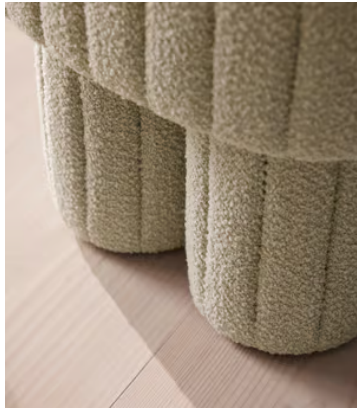

SOHO HOME

Rhea Footstool, Boucle, Pistachio, US

\$995 Regular price

\$846 Member price

A unique triangular silhouette is fully upholstered in a fluted wool boucle.

This footstool takes design inspiration from the soft pastel colors seen in and around Soho House Copenhagen. Resting on tripod legs, fluted detail adds a further textural dimension.

Dimensions

Product dimensions: H44 x W45 x D44cm / H17 x W18 x D17"

Product weight: 9kg / 19.8lbs

Details

Care instructions: Professional upholstery cleaner only

Composition: 54% Wool, 21% Recycled Cotton, 15% Viscose, 10% Linen

Feet: Birch

Filling: Foam and fiber

Frame: Birch and engineered hardwood

Removable cushions: No

Removable legs: No

Seat depth: 17.1"

Seat height: 17.3"

Seat width: 17.7"