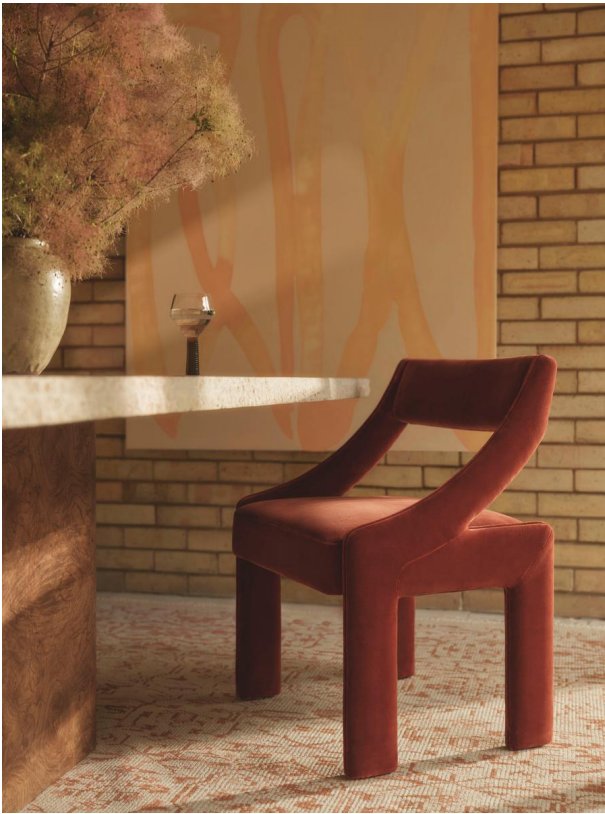

SOHO HOME

Laurie Dining Chair, Velvet, Rust, Us

\$648 Regular

\$518 Membership

Product details

A geometric silhouette characterized by sloped arms is fully upholstered in tactile velvet. Inspired by Soho House Copenhagen, the Laurie dining chair has a unique, square silhouette trimmed with sloped arms. It comes fully upholstered in an exclusive rust velvet colorway.

Fabric: Linen

Feet: Felt

Filling: Foam

Finish: Mid-tone oak, antique brass and natural linen

Frame: Oak wood and steel

Hardware: Steel footrest and inlay

Removable cushions: No

Removable legs: No

Seat depth: 15.7"

Seat height: 29.5"

Seat width: 15.7"

Under seat clearance: 25"

Wood finish: Mid-tone