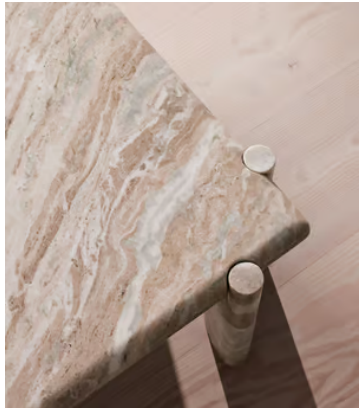

SOHO HOME

Lorella Coffee Table, Terra Bianca Marble

\$3,995 Regular price

\$3,396 Member price

Set on arc-shaped legs with a square tabletop softened by curved corners, a chunky silhouette is carved from Terra Bianca marble.

Filled with locally sourced furniture and fabrics from Rajasthan, Soho House Mumbai forms the inspiration for this coffee table. Made in India, it is set on arc-shaped legs, with a square tabletop softened by curved corners. Its light-coloured Terra Bianca marble is sourced from India.