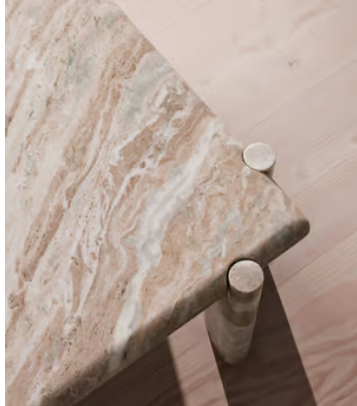

SOHO HOME

Lorella Coffee Table, Terra Bianca Marble

\$3,995 Regular price

\$3,396 Member price

Set on arc-shaped legs with a square tabletop softened by curved corners, a chunky silhouette is carved from Terra Bianca marble.

Filled with locally sourced furniture and fabrics from Rajasthan, Soho House Mumbai forms the inspiration for this coffee table. Made in India, it is set on arc-shaped legs, with a square tabletop softened by curved corners. Its light-coloured Terra Bianca marble is sourced from India.