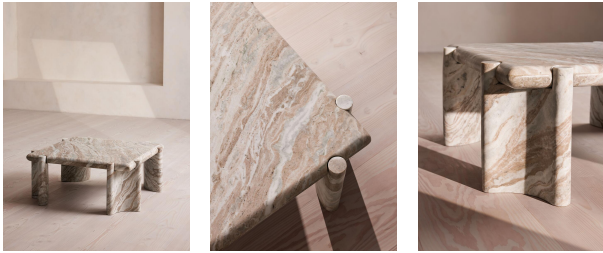

Lorella Coffee Table, Terra Bianca Marble

£2,995

Regular

£2,546

Membership

Product details

Set on arc-shaped legs with a square tabletop softened by curved corners, a chunky silhouette is carved from Terra Bianca marble. Filled with locally sourced furniture and fabrics from Rajasthan, Soho House Mumbai forms the inspiration for this coffee table. Made in India, it is set on arc-shaped legs, with a square tabletop softened by curved corners. Its light-coloured Terra Bianca marble is sourced from India.

Dimensions

Product dimensions: H37 x W91 x D91cm / H15 x W36 x D36"

Product weight: 135kg / 297.6lbs

Number of boxes: 2

Details

Assembly required: Yes

Care instructions: Clean with water using a cloth or sponge. Marble is a material to be clean with extreme delicacy: it is porous and can absorb