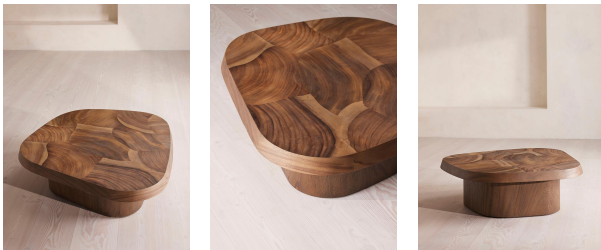

Ted Coffee Table

\$3,795 Regular

\$3,226 Membership

Product details

Pieces of oyster-cut guanacaste wood form the top of this coffee table.

Thin slices of guanacaste wood are cut in a cross-section and pieced together to create the unique shape of the Ted coffee table. Its organic silhouette is inspired by the natural surroundings of Soho Roc House. A darker stain on the legs creates continuity by mirroring the darker hues found in the tabletop.

Dimensions

Product dimensions: H40 x W120 x D120cm / H16 x W47 x D47"

Product weight: 75kg / 165.3lbs

Packaged or boxed dimensions: H58 x W140 x D140cm / H22.8 x W55.1 x D55.1"

Packaged or boxed weight: 86kg / 189.6lbs

polish. Avoid contact with water and other liquids.

Clearance: 13"

Composition: Guanacaste Wood

Feet: Plastic glide

Finish: Dark Guanacaste

Removable legs: No

Wood finish: Dark