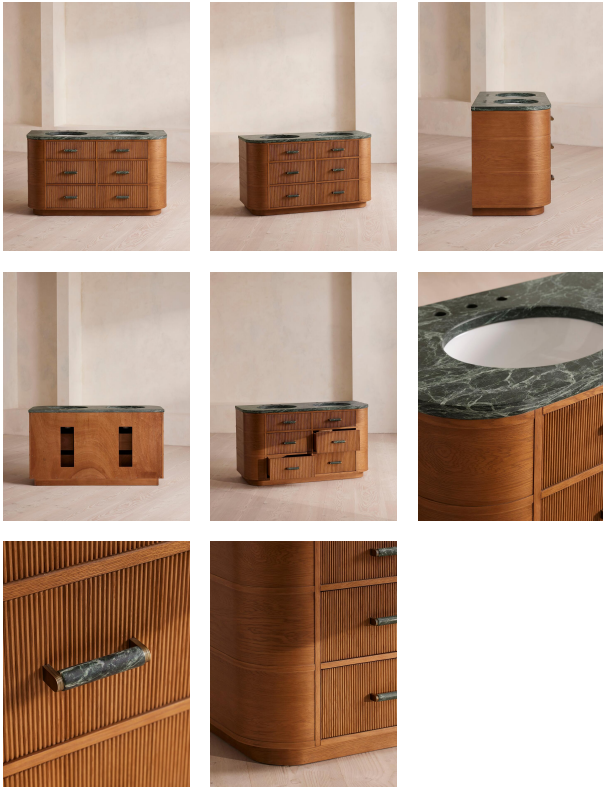

### Product details

This wraparound-style vanity features a honed top crafted from Napoli Green marble. Carved from a mix of mid-toned oak and a deep-green marble, the Witley double vanity is fitted with four ribbed drawers and twin inset sinks. It's styled here with the Lefroy Brooks Janey Mac taps in brushed brass.

### Dimensions

Product dimensions: H85 x W151 x D62cm / H33 x W59 x D24"

Product weight: 150kg / 330.7lbs

Number of boxes: 3