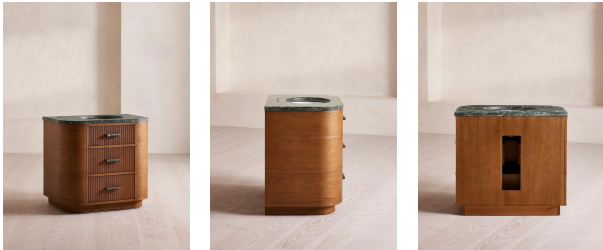

Witley Single Vanity Unit, Napoli Green Marble

£3,295 Regular

£2,801 Membership

Product details

This wraparound-style vanity features a honed top crafted from Napoli Green marble. Carved from a mix of mid-toned oak and a deep-green marble, the Witley vanity is fitted with two ribbed drawers and an inset sink. It's styled here with the Lefroy Brooks Janey Mac taps in brushed brass.

Dimensions

Product dimensions: H85 x W93 x D62cm / H33 x W37 x D24"

Product weight: 83kg / 183lbs

Number of boxes: 3

Details

Assembly required: Yes

Backsplash included?: No

Basin overflow?: Yes

waterproof.

Composition: Oak Wood, Moisture Resistant Plywood, Moisture Resistant MDF, Oak Veneer, Steel, Ceramic

Sink and Napoli Green Marble

Counter thickness: 1.2"

Drawer dimensions: H16.2 x W43.6 x D43.8cm