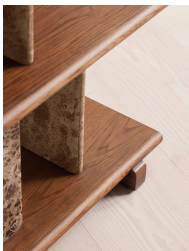

Cassius Shelving, Light And Dark Emperor Marble

$4,995 Regular

$4,246 Membership

Product details

Light and dark Emperor marble uprights create a sculptural silhouette for this unit, which has four oak shelves for storage.

Both marbles seen with our Cassius shelving unit have been sourced from Spain; the light Emperor marble is pale brown marble with light veining, while the dark Emperor marble has a mix of brown hues with light coloured veining. Solid oak edge lipping and groove detail enhance each shelf.

Dimensions

Product dimensions: H174 x W120 x D41cm / H69 x W47 x D16"

Product weight: 95kg / 209.4lbs

Number of boxes: 2

* Box 1 : H109 x W129 x D47cm / H42.9 x W50.8 x D18.5"

* Box 2 : H112 x W129 x D47cm / H44.1 x W50.8 x D18.5"