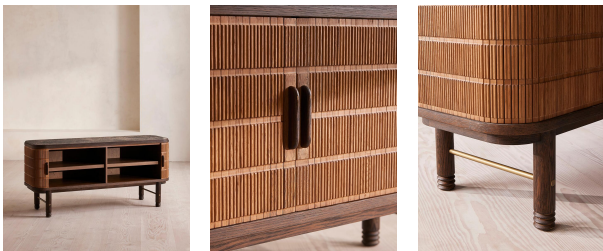

Cullen Sideboard, Dark Emperador Marble

£3,295 Regular

£2,801 Membership

Product details

This pill-shaped sideboard has been crafted from a combination of mid-tone and dark oak tones with deep Spanish Emperador marble. Inspired by the natural finishes seen in Soho Roc House, the Cullen sideboard showcases a dark Emperador marble top sourced from Spain, displaying a mix of brown hues with lighter veining. Mid-tone stained oak across tambour doors is contrasted with dark stained oak on the top, base and legs, alongside solid oak handles. A real antique brass inlay and turned legs add a mix of contemporary textures.

Dimensions

Product dimensions: H75 x W160 x D50cm / H30 x W63 x D20"

Product weight: 115kg / 253.5lbs

Details

Adjustable shelf?: Yes

Assembly required: No

Care instructions: Clean with water using a cloth or sponge. Marble is a material to be clean with extreme delicacy: it is porous and can absorb

Frame: Oak wood and MDF

Hardware: Brass inlay

Removable legs: No

Wood finish: Mid-tone