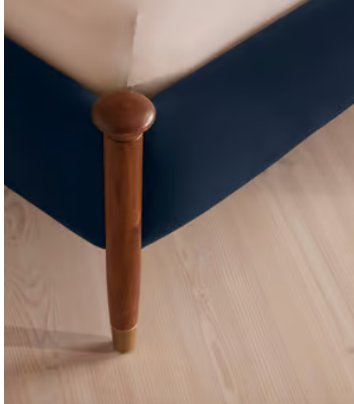

SOHO HOME

Paolo Bed, California King, Velvet, Royal Blue, US

\$5,895 Regular price

\$5,011 Member price

Taking cues from the bedrooms at Soho House Rome, our Paolo bed displays clean lines, accented with upholstered velvet panels to the headboard and sides for rich pops of color. Solid walnut uprights with brass cap detail add a vintage-inspired touch. Pair with warm tones and soft textiles to make this piece the focal point of your bedroom.

Available in 5 velvets

Camel

Royal Blue

Porcelain

Mustard

Grey Blue

Available in 4 sizes

Queen (H147 x W175 x D226cm / H57.9 x W68.9 x D88.9")

Composition: Walnut Wood, Poplar Wood, Plywood, Walnut Veneer, Velvet and Brass

Fabric: Velvet

Feet: Plastic glide

Filling: Foam

Footboard dimensions: H57 x W205 x D10cm

Frame: Walnut wood

Hardware: Brass feet