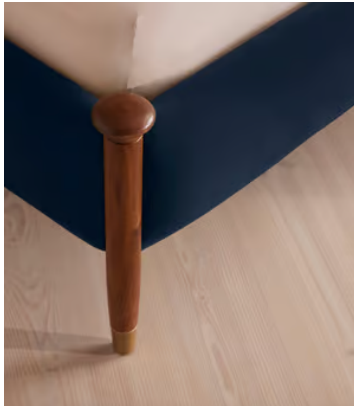

SOHO HOME

Paolo Bed, California King, Velvet, Royal Blue, US

\$5,795 Regular price

\$4,926 Member price

Taking cues from the bedrooms at Soho House Rome, our Paolo bed displays clean lines, accented with upholstered velvet panels to the headboard and sides for rich pops of color. Solid walnut uprights with brass cap detail add a vintage-inspired touch. Pair with warm tones and soft textiles to make this piece the focal point of your bedroom.

Details

Assembly required: Yes

Clearance: 9.4"

Composition: Walnut Wood, Poplar Wood, Plywood, Walnut Veneer, Velvet and Brass

Fabric: Velvet

Feet: Plastic glide

Filling: Foam

Footboard dimensions: H57 x W205 x D10cm

Frame: Walnut wood

Hardware: Brass feet

Headboard dimensions: H147 x W205 x D10cm

Mattress size: US Clifornia King

Removable legs: No

Care instructions: Professional upholstery cleaning

Available in 5 velvets