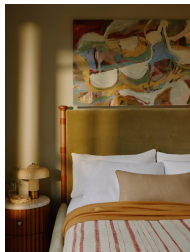

Paolo Bed, California King, Velvet, Lichen, Us

$5,795 Regular

$4,926 Membership

Available in

	Velvet Lichen		Velvet Rust
	Velvet Camel		Velvet Royal Blue
	Velvet Porcelain		Velvet Mustard
	Velvet Olive		Velvet Taupe
	Velvet Antique Rose		Velvet Grey Blue

Sizes

Full, Queen, King, California King

Product details

Taking cues from the bedrooms at Soho House Rome, our Paolo bed displays clean lines, accented with upholstered velvet panels to the headboard and sides for rich pops of color. Solid walnut uprights with brass cap detail add a vintage-inspired touch. Pair with warm tones and soft textiles to make this piece the focal point of your bedroom.

Dimensions

Product dimensions: H147 x W206 x D236cm / H57.9 x W80.9 x D93"

Product weight: 112kg / 246.9lbs

Number of boxes: 3

* Box 1 : H73 x W219 x D21cm / H28.7 x W86.2 x D8.3"

* Box 2 : H163 x W219 x D20cm / H64.2 x W86.2 x D7.9"

* Box 3 : H54 x W244 x D32cm / H21.3 x W96.1 x D12.6"