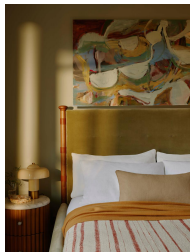

Paolo Bed, California King, Velvet, Lichen, Us

£4,395

Regular

£3,736

Membership

Available in

Sizes

Full, Queen, King, California King

Product details

Taking cues from the bedrooms at Soho House Rome, our Paolo bed displays clean lines, accented with upholstered velvet panels to the headboard and sides for rich pops of color. Solid walnut uprights with brass cap detail add a vintage-inspired touch. Pair with warm tones and soft textiles to make this piece the focal point of your bedroom.

- Available in a range of sizes
- Velvet upholstery
- Leather hide is a natural material and will therefore vary in appearance
- Solid walnut uprights
- Stitched paneling with leather straps
- Antique brass foot caps
- Pair with our Hypnos Woolsleeper Pillow Top Mattress
- Inspired by Soho House Rome Please note: leather is a natural material, so expect to see wrinkles, veining, color and grain variation, all of which contribute to the beauty of the hide.