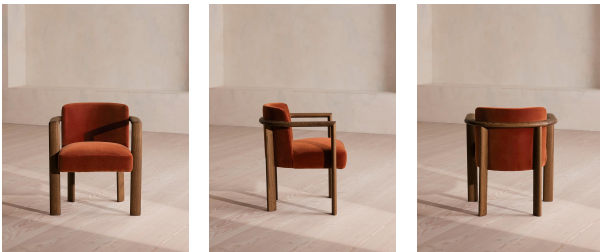

SOHO HOME

Aria Dining Chair, Velvet, Rust, Us

\$1,195 Regular

\$1,016 Membership

Product details

Italian craftsmanship and comfort combine to create the Aria dining chair, where a curved solid ash frame is complemented by rich velvet upholstery. Finger joint detail and an aged mid-tone stain give this piece a lived-in feel, while taking its design cues from Soho House Rome. The laid-back silhouette is ideal for those who prefer relaxed dining and hosting.

Dimensions

Product dimensions: H75 x W62 x D59cm / H30 x W24 x D23"

Product weight: 9.3kg / 20.5lbs

Packaged or boxed dimensions: H78 x W69 x D69cm / H30.7 x W27.2 x D27.2"

Packaged or boxed weight: 13kg / 28.7lbs

Details

Arm height: 25.6"

Assembly required: No

Care instructions: Professional upholstery cleaning only

Composition: Frame: Ash. Fabric: 80% Polyester, 10%rylic, 10% Cotton.

Fabric: Velvet

Feet: Ash

Filling: Foam

Frame: Ash wood

Removable cushions: No

Removable legs: No

Seat depth: 19.1"

Seat height: 18.5"

Seat width: 18.9"