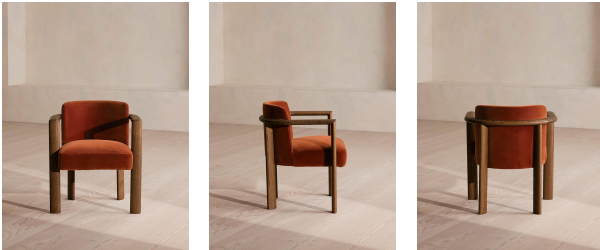

## Aria Dining Chair, Velvet, Rust, Us

£995 Regular

£846 Membership

### Product details

Italian craftsmanship and comfort combine to create the Aria dining chair, where a curved solid ash frame is complemented by rich velvet upholstery. Finger joint detail and an aged mid-tone stain give this piece a lived-in feel, while taking its design cues from Soho House Rome. The laid-back silhouette is ideal for those who prefer relaxed dining and hosting.

- Curved dining chair
- Solid ash frame
- Upholstered in velvet
- Crafted in Italy
- Finger joint detail
- Aged mid-tone stain
- Inspired by Soho House Rome

Filling: Foam

Frame: Ash wood

Removable cushions: No

Removable legs: No

Seat depth: 19.1"

Seat height: 18.5"

Seat width: 18.9"