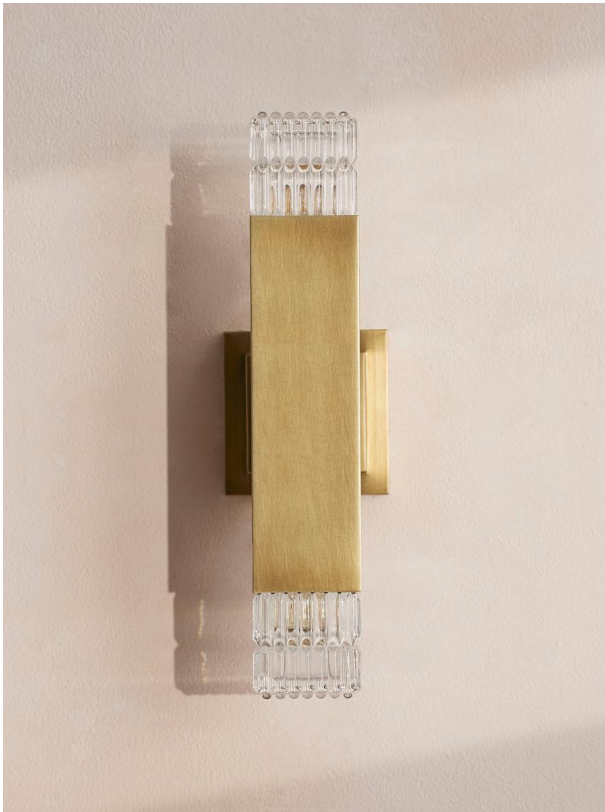

SOHO HOME

Kennedy Wall Light, Tall, Ip44, Us

\$455 Regular

\$387 Membership

Product details

Fitted with up and downlight diffusers, the frame of this bathroom-safe wall sconce is plated with antiqued brass.

Taking inspiration from the interiors of Soho House Rome, the Kennedy wall sconce is fitted with two bulbs made from faceted, ribbed glass for a warm glow.

Dimensions

Product dimensions: H40 x W7 x D11cm / H16 x W3 x D4"

Product weight: 3kg / 6.6lbs

Details

Assembled size: 16 x 3 x 4"

Assembly required: Yes, specialist

Bathroom safe: Yes

Bulb required: 2 / E12

Bulb style: Tala 2W Pygmy LED

Bulb(s) included: No