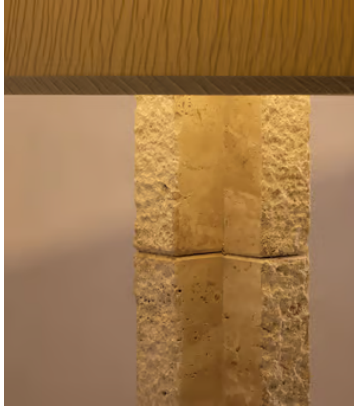

SOHO HOME

Hawksworth Table Lamp, US

\$845 Regular price

\$718 Member price

A raw-edged travertine base contrasts against a silk shade that creates a soft, warm light.

Roughly textured travertine pieces are vertically stacked to form the octagonal stem of our Hawksworth table lamp. Contrasting stripes on its silk shade mirror the finish of the base, while simultaneously softening the raw travertine edges by creating a warm, ambient light.