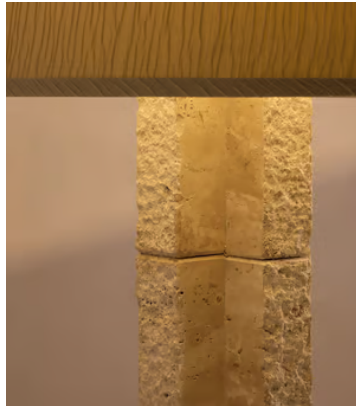

SOHO HOME

Hawksworth Table Lamp, US

\$845 Regular price

\$718 Member price

A raw-edged travertine base contrasts against a silk shade that creates a soft, warm light.

Roughly textured travertine pieces are vertically stacked to form the octagonal stem of our Hawksworth table lamp. Contrasting stripes on its silk shade mirror the finish of the base, while simultaneously softening the raw travertine edges by creating a warm, ambient light.

Dimensions

Dimensions: H80.2 x W40 x D40cm / H32 x W16 x D16"

Weight: 15kg / 33.1lbs

Packaged weight: 15kg / 33.1lbs

Details

Assembled size: H31 x W16 x D16"

Assembly required: Yes

Base dimensions: H17.7 x W8.7"