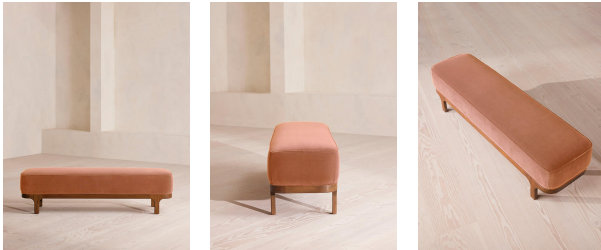

Belsa Bench, Velvet, Antique Rose, Us

\$1,795 Regular

\$1,526 Membership

Available in

	Velvet Porcelain		Velvet Camel
	Velvet Mustard		Velvet Olive
	Velvet Rust		Velvet Antique Rose
	Velvet Taupe		Velvet Royal Blue
	Velvet Lichen		Velvet Grey Blue

Product details

An extension of our Belsa bed range, this bench is ideal either in the hallway or at the end of the bed as an additional place to rest. A feather-wrapped cushion seat provides extra comfort, while rich velvet upholstery and a solid oak frame ties in with the scheme.

Dimensions

Product dimensions: H45 x W163 x D43cm / H18 x W64 x D17"

Product weight: 8kg / 17.6lbs

Packaged or boxed dimensions: H58 x W178 x D58cm / H22.8 x W70.1 x D22.8"

Packaged or boxed weight: 20kg / 44.1lbs

Removable cushions: No

Removable legs: No

Seat depth: 16.9"

Seat height: 17.7"

Seat width: 64.2"